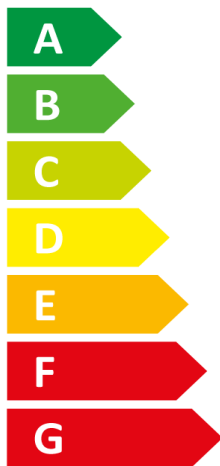

ENERG

енергия · ενέργεια

ROTEX

RHSXB08P50DA / RRG06DAV3

A+

A

Two icons showing sound power levels. The top icon shows a house with a speaker and the value 39 dB. The bottom icon shows a house with a speaker and the value 57 dB.

A legend for power consumption with three colored squares: dark blue for 6 kW, medium blue for 6.2 kW, and light blue for 5 kW.

An icon showing a clock face with a downward arrow and a coin, representing energy saving.