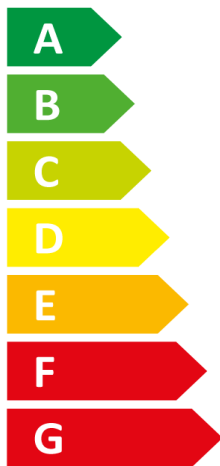

## ROTEX

RHSXB08P30DA / RRG08DAV3

**A++**

**A**

Two icons showing sound power levels: a speaker icon with '39 dB' and a house icon with '59 dB'. To the right is a map of Europe with a blue shaded area indicating the product's availability.

Three square icons representing power output options: 8 kW (dark blue), 7.5 kW (medium blue), and 6 kW (light blue).

An icon showing a clock face with a downward arrow and a coin, symbolizing energy savings.