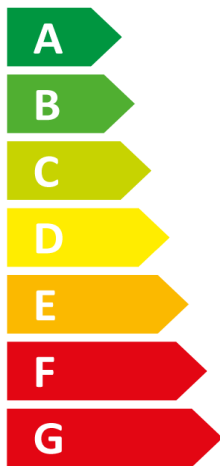

## ROTEX

RHSX08P50DA / RRG06DAV3

A+

A

Two icons showing sound power levels. The top icon shows a house with sound waves and the value 39 dB. The bottom icon shows a house with sound waves and the value 57 dB.

Three colored squares representing power output options: a dark blue square for 6 kW, a medium blue square for 6.2 kW, and a light blue square for 5 kW.

An icon showing a clock face with a downward arrow and a coin, symbolizing energy saving or cost reduction.