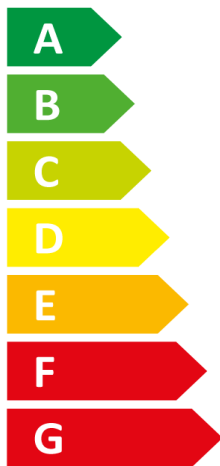

## ROTEX

RBLQ05CAV3 / НУС 343/19/0-DB

**A++**

**A**

Two icons representing sound levels. The top icon shows a speaker with sound waves and the label "dB". The bottom icon shows a house with sound waves entering and the label "61.0 dB".

Three icons representing power consumption in kW. The first is a dark blue square with "4.10 kW". The second is a medium blue square with "4.20 kW". The third is a light blue square with "4.20 kW".

An icon showing a clock face with a downward arrow and a coin, symbolizing energy savings.