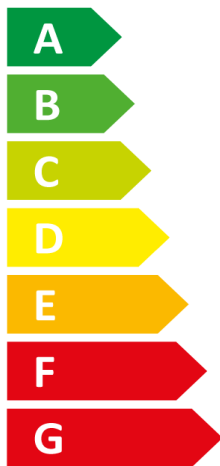

ENERG

енергия · ενέργεια

ROTEX

HPSU compact 516 H/C /
RRLQ011CAW1

A++

A

Two icons of a house with sound waves. The top icon is labeled **39 dB** and the bottom icon is labeled **64 dB**.

Legend for power consumption in kW, shown as colored squares:

- Dark blue square: 9 kW
- Light blue square: 10 kW
- Very light blue square: 8 kW

Icon showing a clock face with a downward arrow and a plug, symbolizing energy saving.

2015

811/2013