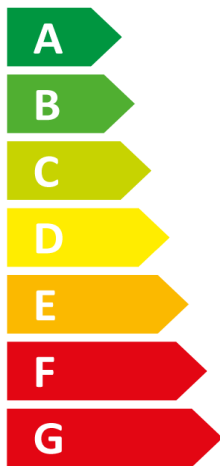

# ENERG

енергия · ενέργεια

## ROTEX

HPSU compact 508 H/C /  
RRLQ008CAV3

**A++**

**A**

Two icons of a house with sound waves. The top icon is labeled **39 dB** and the bottom icon is labeled **62 dB**.

Legend for power consumption in kW, shown as colored squares: dark blue for 5 kW, medium blue for 8 kW, and light blue for 7 kW.

Icon showing a clock face with a downward arrow and a plug, symbolizing energy saving.

2015

811/2013