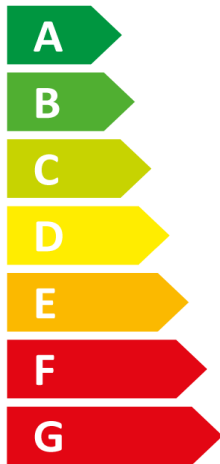

## ROTEX

HPSU compact 508 H/C /  
RRLQ006CAV3

**A++**

**A**

Two icons of a house with sound waves. The top icon is labeled **39 dB** and the bottom icon is labeled **61 dB**.

Legend for power output with three colored squares: dark blue for **4 kW**, medium blue for **6 kW**, and light blue for **5 kW**.

Icon showing a clock and a plug, representing energy consumption.

2015

811/2013