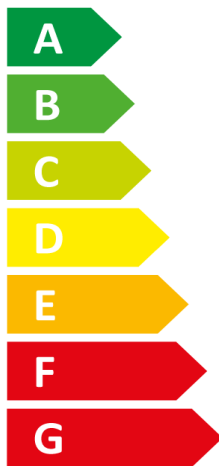

ENERG

енергия · ενέργεια

ROTEX

HPSU compact 508 H/C Biv /
RRLQ008CAV3

A++

A

Two icons of a house with sound waves. The top icon is labeled **39 dB** and the bottom icon is labeled **62 dB**.

Legend for power consumption in kW, shown as colored squares:

- Dark blue square: 5 kW
- Medium blue square: 8 kW
- Light blue square: 7 kW

Icon showing a clock face with a downward arrow and a plug, symbolizing energy saving.

2015

811/2013