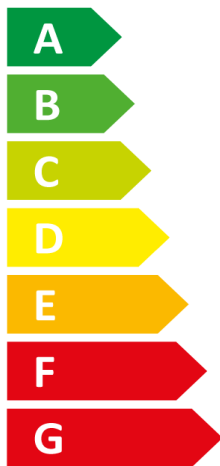

ENERG

енергия · ενέργεια

ROTEX

HPSU compact 308 H/C /
RRLQ008CAV3

A++

A

Two icons of a house with sound waves. The top icon is labeled **39 dB** and the bottom icon is labeled **62 dB**.

Legend for power output in kW, shown as colored squares:

- Dark blue square: 5 kW
- Medium blue square: 8 kW
- Light blue square: 7 kW

Icon showing a clock face and a plug, representing energy consumption or operating time.

2015

811/2013