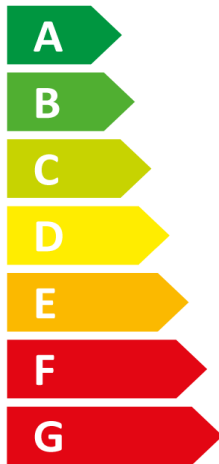

## ROTEX

HPSU compact 308 H/C Biv /  
RRLQ008CAV3

**A++**

**A**

Two icons of a house with sound waves. The top icon is labeled **39 dB** and the bottom icon is labeled **62 dB**.

Legend for power output in kW, shown as colored squares:

- Dark blue square: 5 kW
- Medium blue square: 8 kW
- Light blue square: 7 kW

Icon showing a clock face and a plug, representing energy consumption or operating time.

2015

811/2013