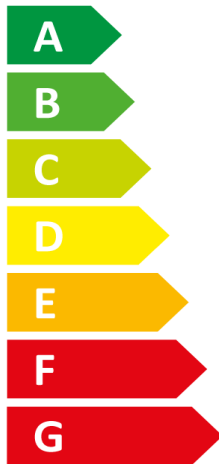

## ROTEX

HPSU compact 308 H/C Biv /  
RRLQ006CAV3

**A++**

**A**

Two icons of a house with sound waves. The top icon is labeled **39 dB** and the bottom icon is labeled **61 dB**.

Legend for power output in kW, shown as colored squares: dark blue for 4 kW, medium blue for 6 kW, and light blue for 5 kW.

Icon showing a clock and a plug, representing energy consumption or operating time.

2015

811/2013