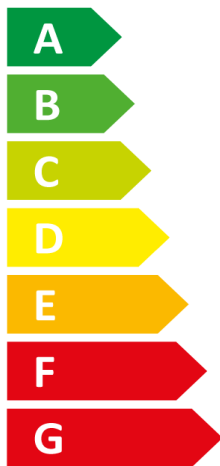

# ENERG

енергия · ενέργεια

## ROTEX

HPSU compact 304 H/C Biv /  
RRLQ004CAV3

**A++**

**A**

Two icons of a house with sound waves. The top icon is labeled **39 dB** and the bottom icon is labeled **61 dB**.

Legend for power consumption in kW:

- Dark blue square: 4 kW
- Light blue square: 5 kW
- Very light blue square: 4 kW

Icon showing a clock face with a downward arrow and a plug, symbolizing energy saving.

2015

811/2013