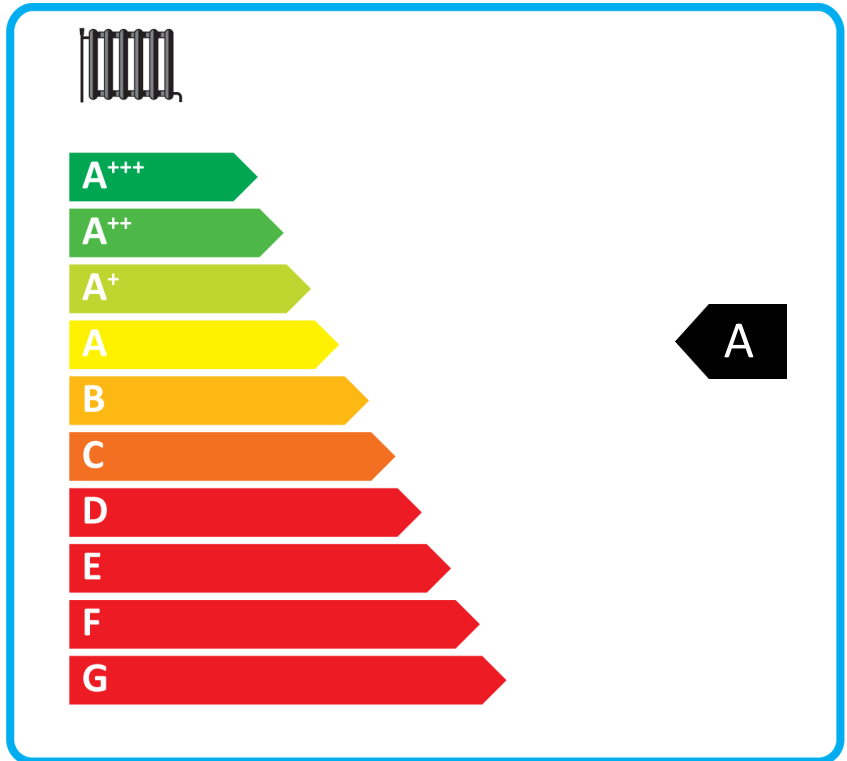

# ENERG

енергия · ενέργεια

**ROTEX**

R2U30GC015AA / Integrated  
Controller

Water heater icon, radiator icon, and tap icon, each accompanied by an arrow pointing to the letter 'A', indicating an energy rating of A.

Four rows of features, each with a plus sign (+) and a checkbox:

- Solar panel icon
- Water tank icon
- Touch control panel icon
- Water heater icon